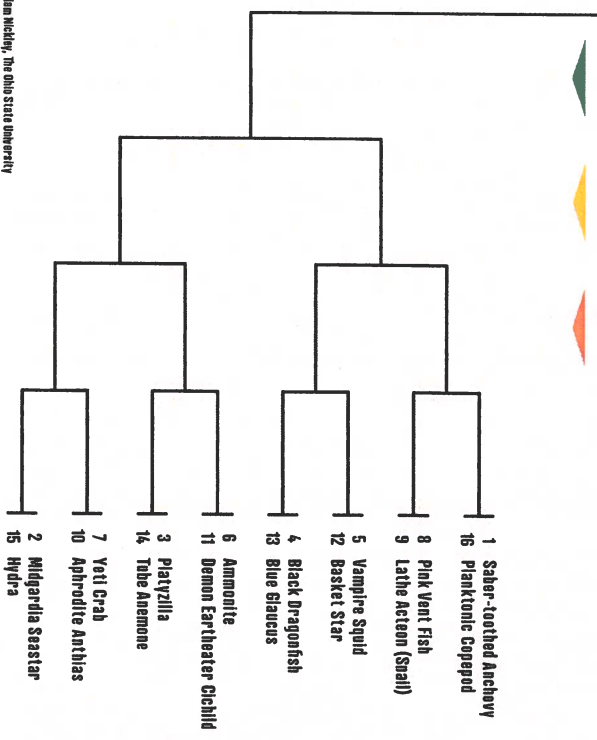

Your Name Goes Here

Mammoth 2021 Mammal Madness

(not all featured species are mammals)
 ACGESS VIA
 ihqigules.asu.edu/MammothMadness
 English Bracket v1.1

TRICKSY TAXONOMY

RED, IN FUR

WILD CARD
 ROUND 1
 ROUND 2
 ROUND 3
 ROUND 4
 ROUND 5
 CHAMPION
 Total

OF MYTHS & MONSTERS

SEA BEASTIES

MAM created and directed by Professor Katie Hinde, Arizona State University
 Layout by artist Prof. William Hickey, The Ohio State University
 Creative Commons Attribution-NonCommercial-ShareAlike license
 Inspired in Atlantic, designed by Tomáš Frenzel, from Southern Tide founder
 Inspired in freshwater script, designed by Lera's workshopteam, from Lera's workshopteam