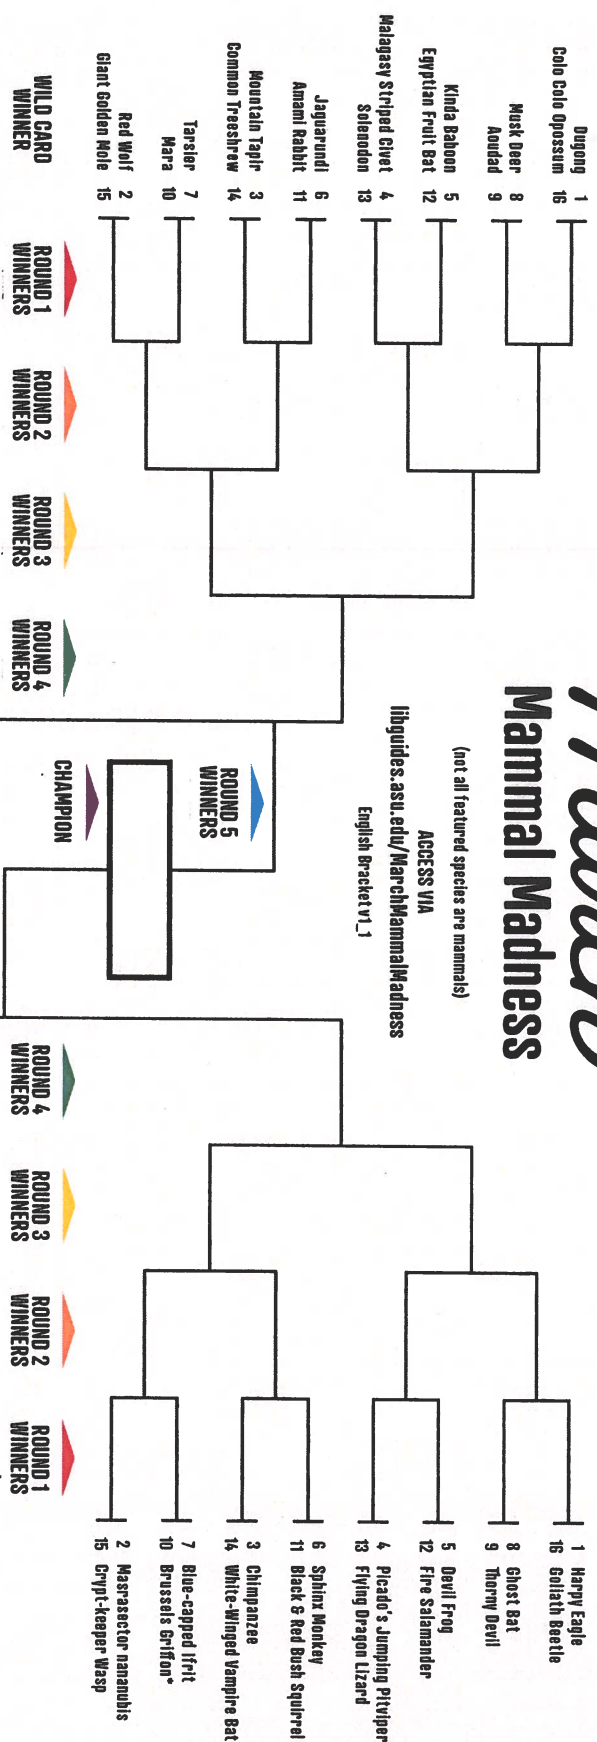

Your Name Goes Here

Mammoth 2021 Mammal Madness

(not all featured species are mammals)
 ACGESS VIA
 ihqigules.asu.edu/MammothMadness
 English Bracket v1.1

TRICKSY TAXONOMY

RED, IN FUR

WILD CARD
 ROUND 1
 ROUND 2
 ROUND 3
 ROUND 4
 ROUND 5
 CHAMPION
 Total

OF MYTHS & MONSTERS

SEA BEASTIES

MAM created and directed by Professor Katie Hinde, Arizona State University
 Layout by artist Prof. William Hickey, The Ohio State University
 Creative Commons Attribution-NonCommercial-ShareAlike license
 Inspired in Atlantic, designed by Tomáš Frenzel, from Southern Tide founder
 Inspired in freshwater script, designed by Lera's workshopteam, from Lera's workshopteam