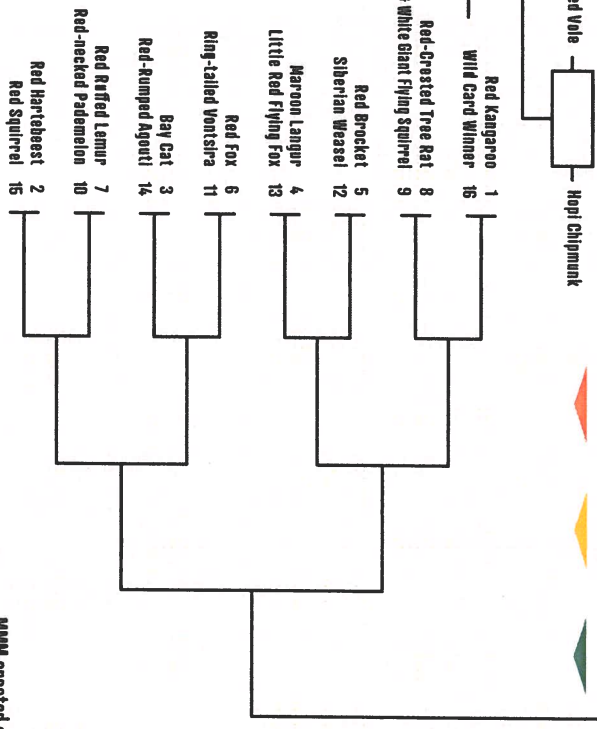

Your Name Goes Here

Mammoth 2021 Mammal Madness

(not all featured species are mammals)
 ACGESS VIA
 ihqigules.asu.edu/MammothMadness
 English Bracket v1.1

TRICKSY TAXONOMY

RED, IN FUR

WILD CARD
 ROUND 1
 ROUND 2
 ROUND 3
 ROUND 4
 ROUND 5
 CHAMPION
 Total

OF MYTHS & MONSTERS

SEA BEASTIES

MAM created and directed by Professor Katie Hinde, Arizona State University
 Layout by artist Prof. William Hickey, The Ohio State University
 Creative Commons Attribution-NonCommercial-ShareAlike license
 Inspired in Atlantic, designed by Tomáš Frenzel, from Southern Tide founder
 Inspired in freshwater script, designed by Lera's workshopteam, from Lera's workshopteam